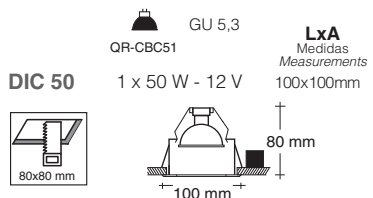

Downlights
Downlights

Dicro

DOWNLIGHTS BAJA TENSIÓN

LOW VOLTAGE DOWNLIGHTS

Empotrables / Recessed

Con transformador electrónico
Electronic transformer supplied