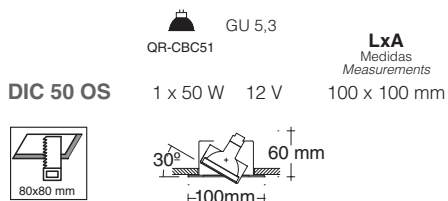

ADJUSTABLE SPOTLIGHT DOWNLIGHTS

Empotrables / Recessed

Con transformador electrónico  
Electronic transformer supplied

Opción en color blanco **B**. Consultar  
White available as option **B**. Ask for details