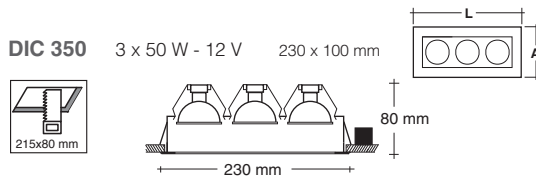

Downlights
Downlights

Dicro

DOWNLIGHTS BAJA TENSIÓN

LOW VOLTAGE DOWNLIGHTS

Empotrables / Recessed

Con transformador electrónico
Electronic transformer supplied